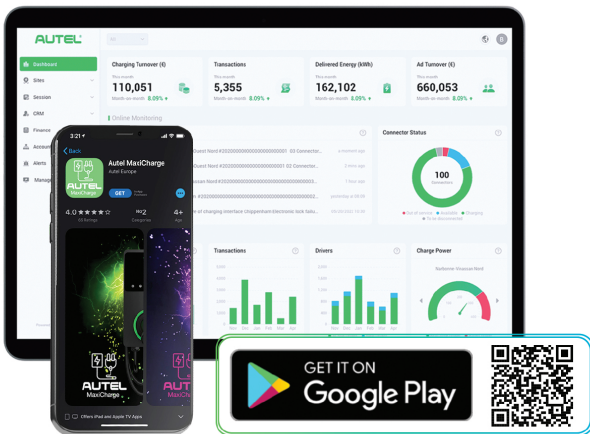

- 
USER-FRIENDLY DESIGN
 An intuitive interface with LED indicators, RFID card reader, and touchscreen (optional).
- 
FAST AC CHARGING
 Max. charging power 22kW for fast operations.
- 
MOBILE APP
 Track, manage, and optimize EV charger anywhere and anytime.
- 
RELIABLE
 Protection for extreme environments, oil, high or low temperatures, dust, and water.
- 
CONVENIENT
 Modular design, easy maintenance, and installation within 8 minutes.
- 
EXTREMELY SAFE
 World First Triple Protection Technology:
 + Charger basic protection;
 + Cloud battery monitoring;
 + VCI triple protection.

Wallbox MaxiCharger with socket

AVAILABLE IN FIVE DIFFERENT COLORS

MOBILE APP *Autel MaxiCharge* and *Autel Cloud Software*

Track and optimize your electric vehicle charger anywhere and anytime. Monitor your charges, and see the health of your battery with the MaxiCharge App and charging management software for PC.